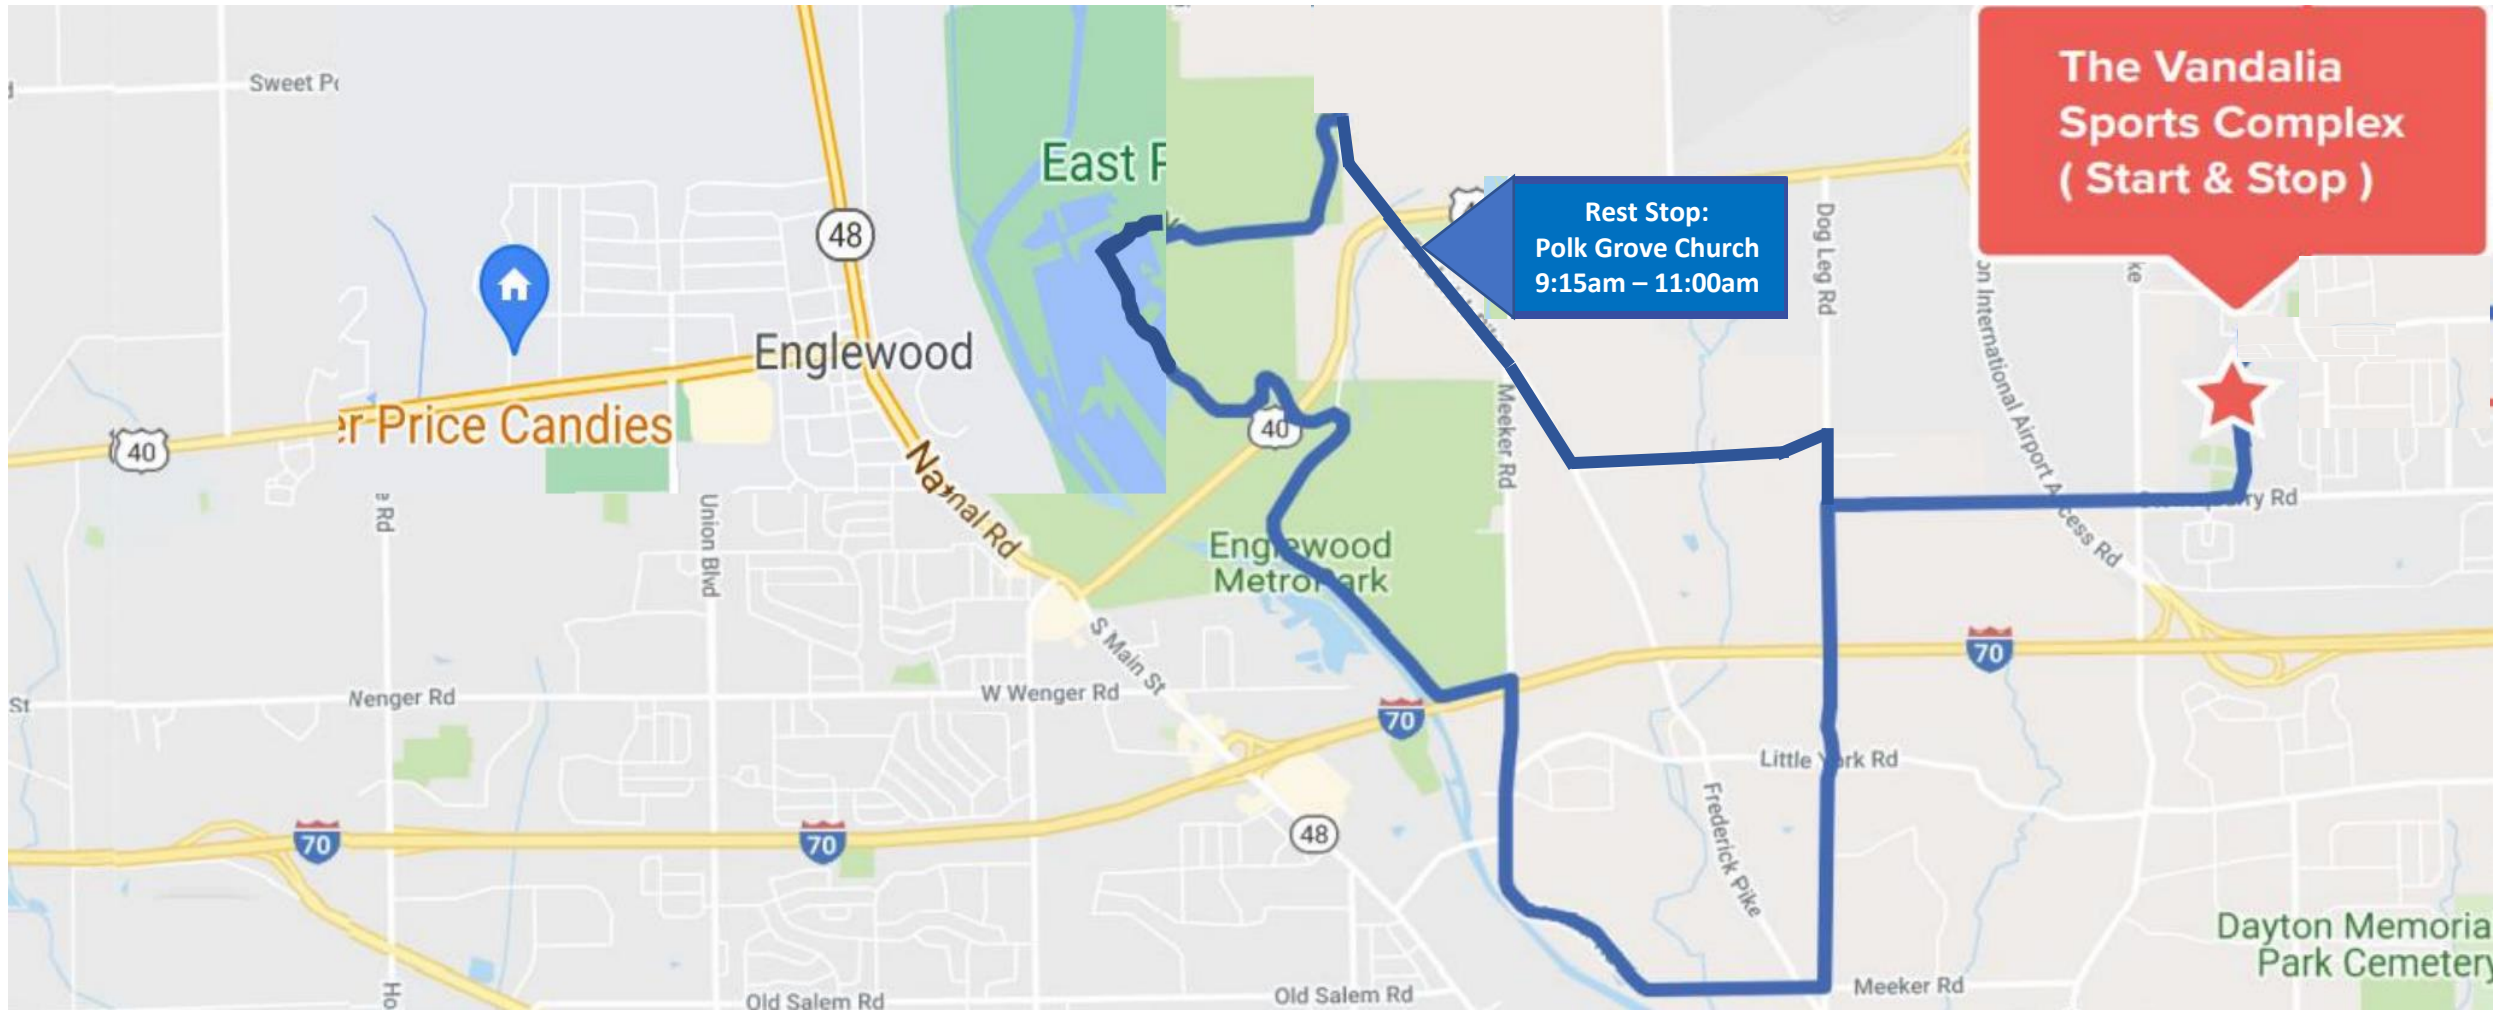

20K Route Map

Route is clearly marked with the Optmist Club logo

Help Desk
Steve 937-414-7602

Help Desk
Kyle 614-406-7742

Lunch Served
10:45am - 2:00pm

Distance
12.50 miles