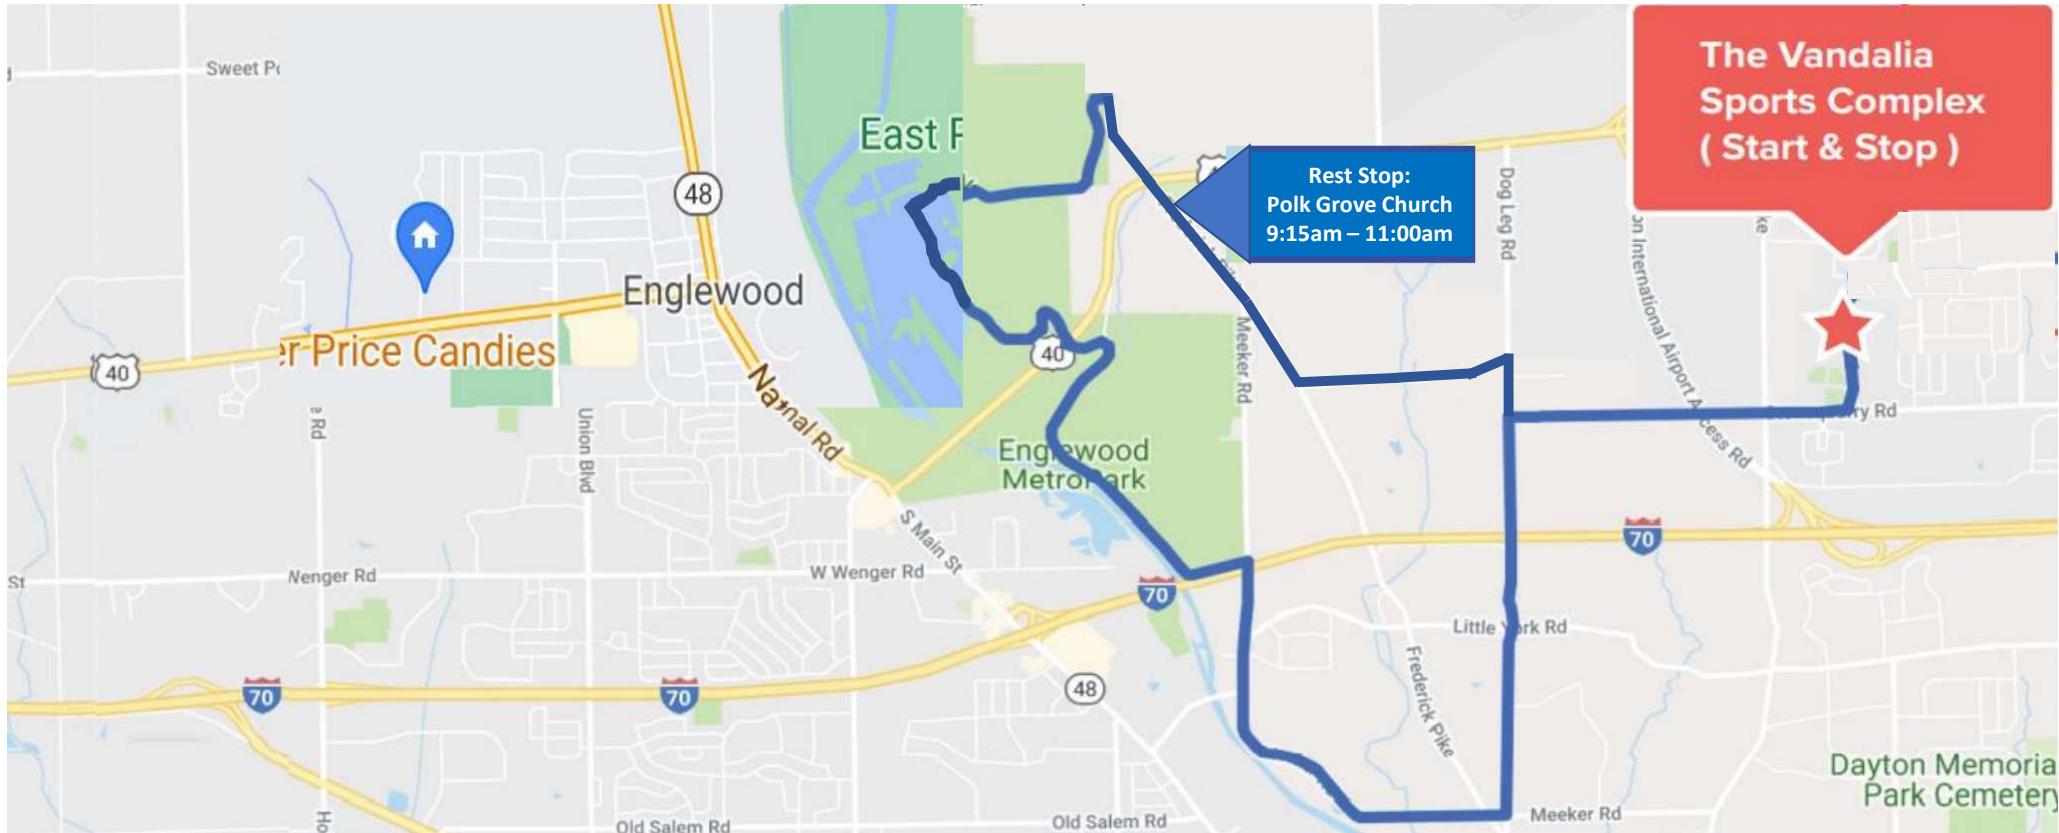

20K Route Map

Route is clearly marked with the Optimist Club logo

Help Desk
Steve Reed 937-414-7602

Bike Shop Dispatch
Al Herzog 937-974-1983

Lunch Served
10:45am – 2:00pm

Distance
12.50 miles